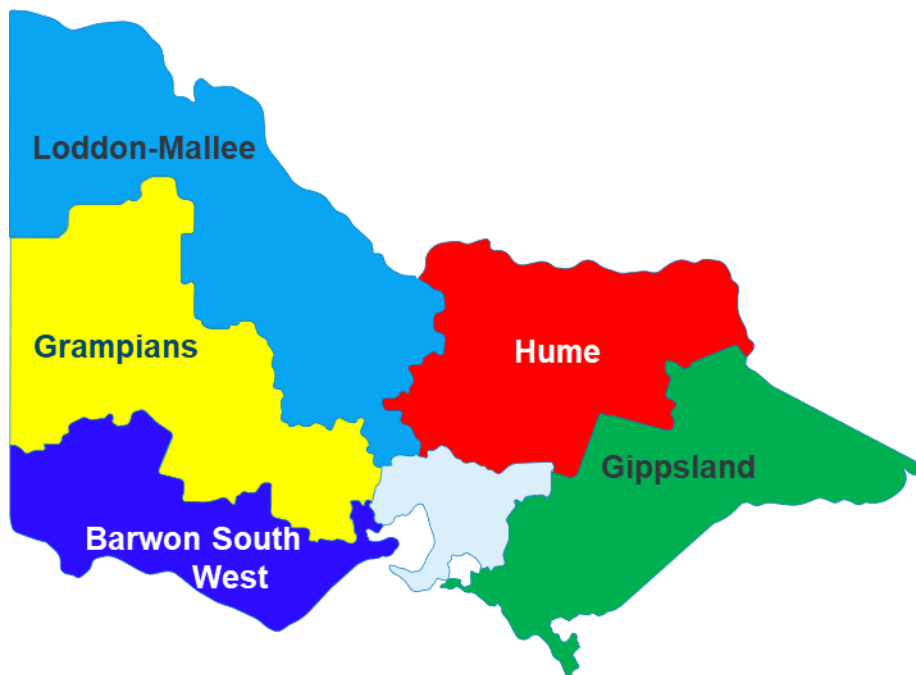

### What is the VRGP?

The VRGP is a coordination unit that supports Rural Generalist trainees

### VRGP Benefits

There are many benefits in registering with the VRGP

- Case management support from Regional Coordinator and Clinical Lead
- Training and career pathway advice
- Assistance to access VRGP funded training positions
- Support you to access an RG role models and mentor
- Support you in making sound training and career choices

### VRGP Regions